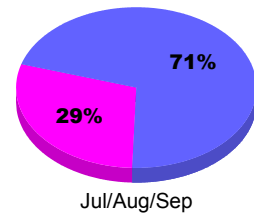

Membership Results
2010-2011

Membership
2009-2010

Month	Net Memb Goal	Actual New Memb	Actual Dropped Memb	Gain/Loss of Memb	Gain/Loss of Memb
Jul/Aug/Sep	30	58	-25	33	33
Totals	30	58	-25	33	33

Membership Results 2010-2011

Goal, New, Dropped, Gain/Loss

Comparison of Membership Gain/Loss

Current Year Compared to the Previous Year

Gender Comparison 2010-2011

■ Male ■ Female