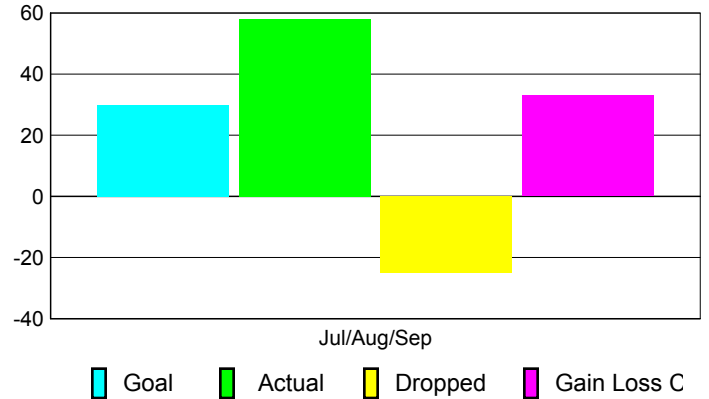

Membership Results 2010-2011

Goal, New, Dropped, Gain/Loss